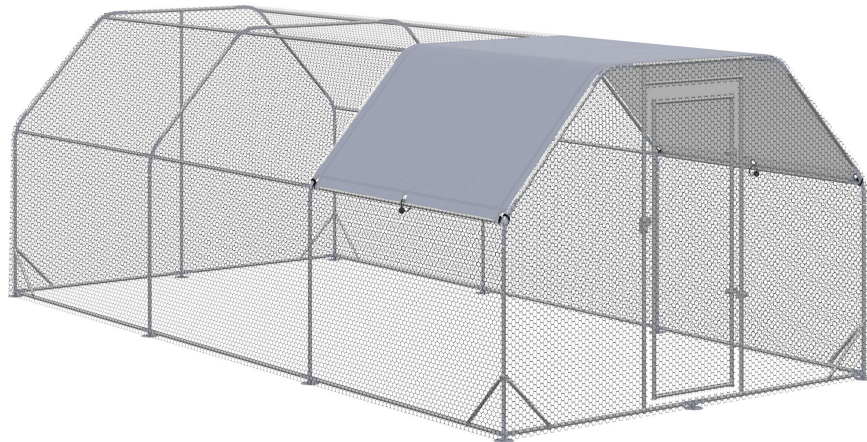

FLYER CORRECTION NOTICE

APRIL 3 - 21, 2025

CORRECTION NOTICE FOR 21.7' X 6'2" CHICKEN RUN

We apologize for any inconvenience.

Due to a supply shortage, this promotion has been changed to:

SAVE 33%

FREE SHIPPING

18.7' x 9.2' Metal Chicken Coop

\$439.99 REG. \$659.99

171.8 SQFT, for 15-18 chickens. With waterproof cover.

mp-00020550. Ship to store or home.