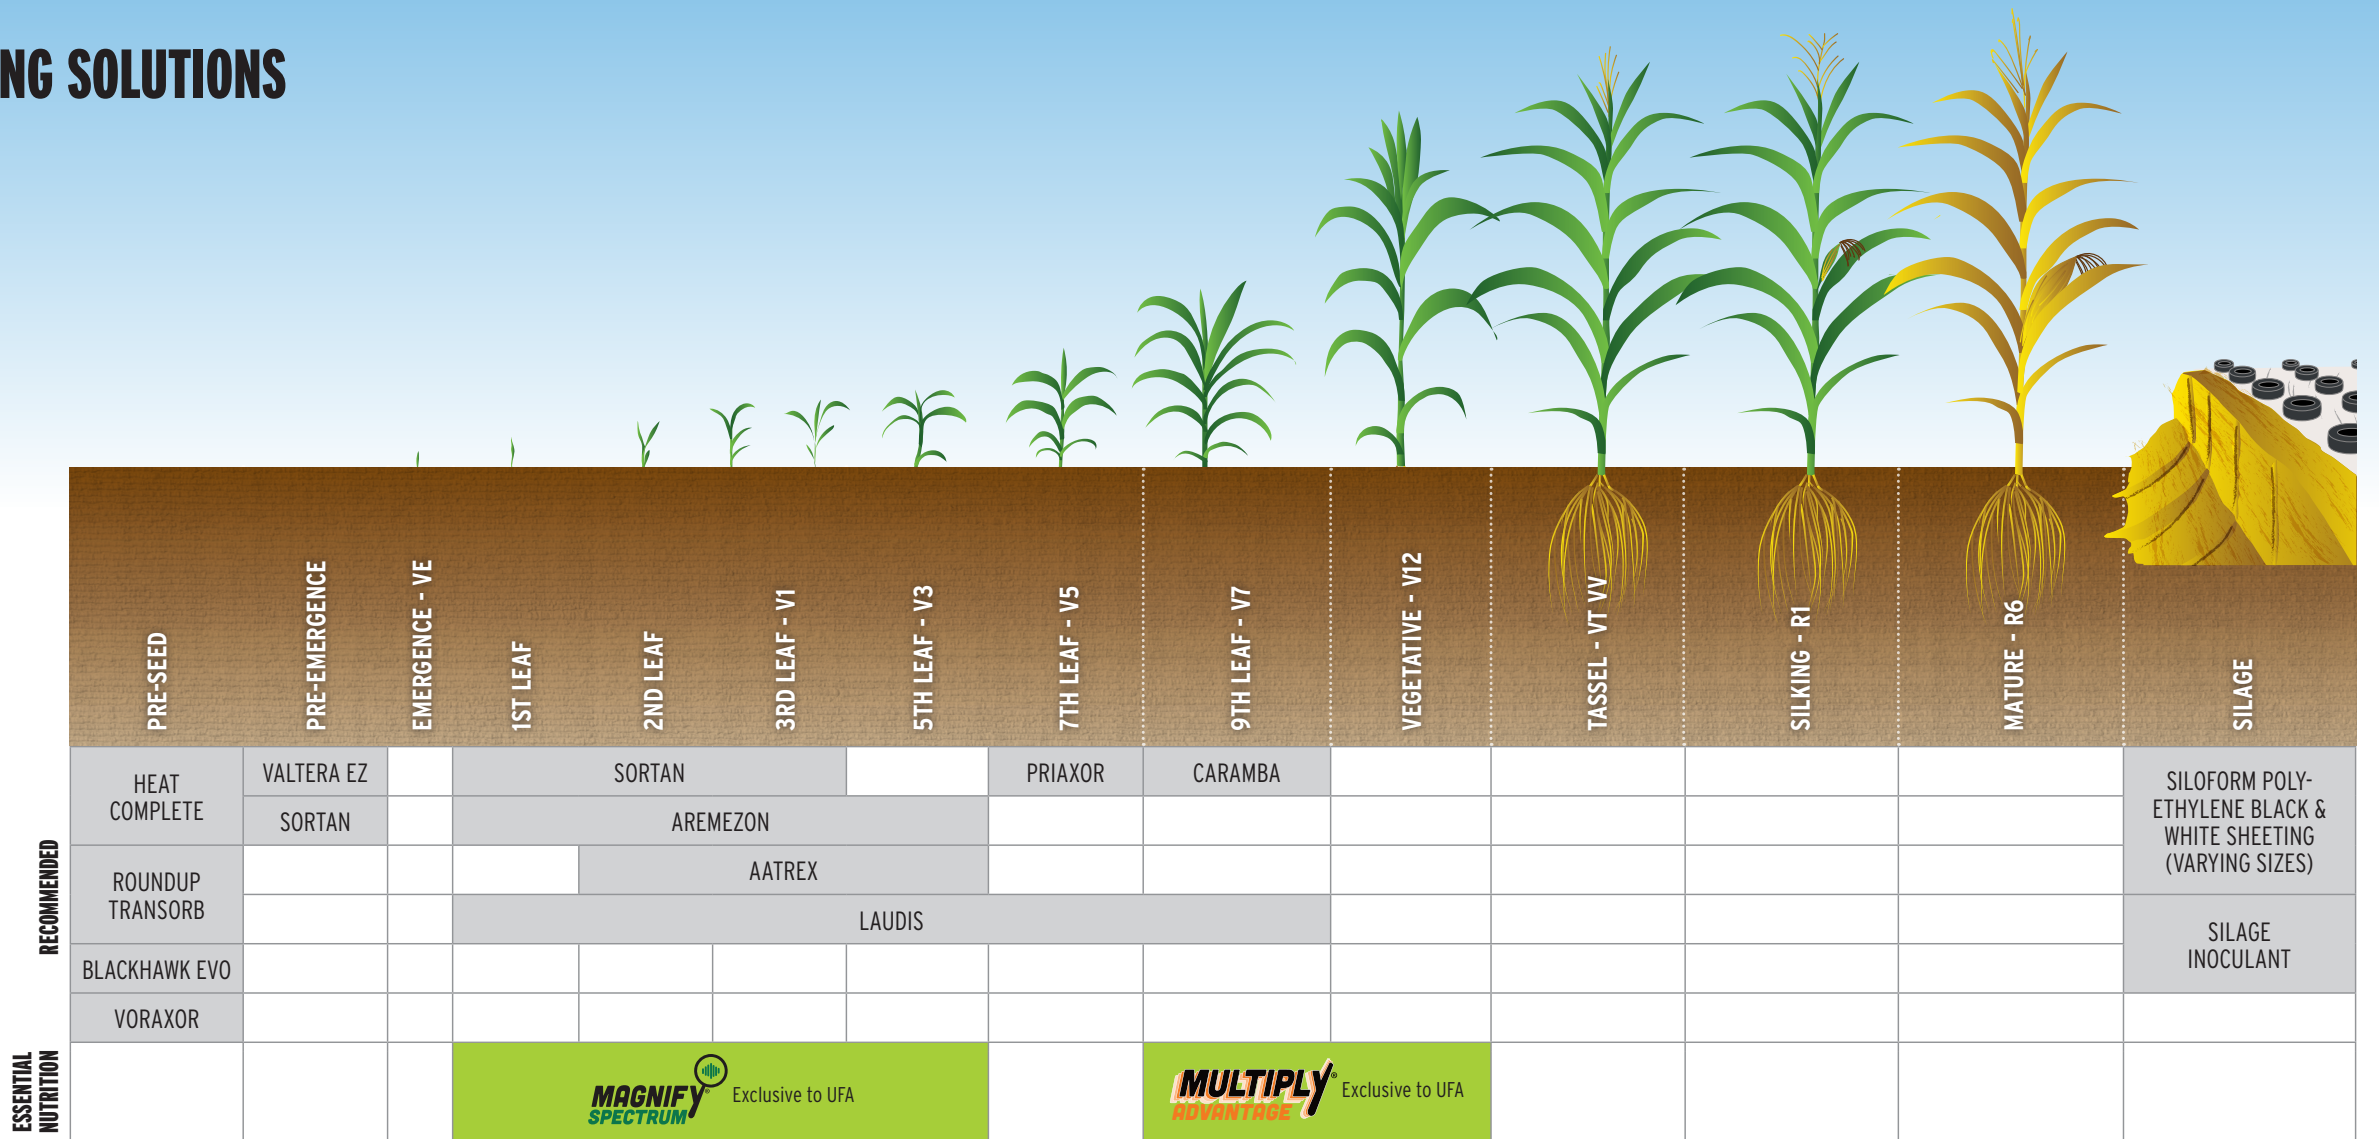

STAGING SOLUTIONS

ALWAYS READ AND FOLLOW LABEL DIRECTIONS.
All trademarks are the property of their respective owners.